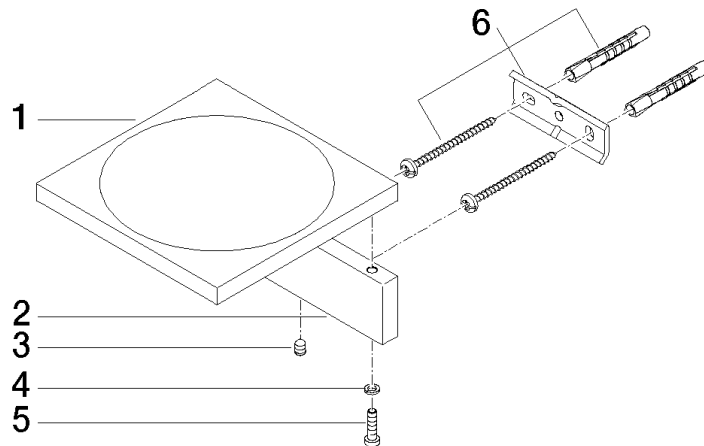

Soap dish wall model - Chrome

MEM

83 410 780

- width 120mm
- height 45 mm
- 120mm projection

Fits: MEM, CYO

	Chrome	83 410 780-00
	Brushed Platinum	83 410 780-06
	Platinum	83 410 780-08
	Dark Chrome	83 410 780-19
	Brushed Durabronze (23kt Gold)	83 410 780-28
	Brushed Champagne (22kt Gold)	83 410 780-46
	Champagne (22kt Gold)	83 410 780-47
	Brushed Dark Platinum	83 410 780-99

83 410 780

mm [inches]

83 410 780

Parts for other finishes can be found here: Brushed Platinum

Spare parts list

No.	Item Number	Name	Quantity used	Delivery time
1	08 17 78 601-00	dish	1	60
2	08 17 78 507-00	holder	1	60
3	90 31 11 112 00 90	pin	1	2
4	90 30 11 029 00 90	disc	2	2
5	09 30 30 069 90	screw	2	2
6	05 17 20 718 00 90	fixing set	1	2